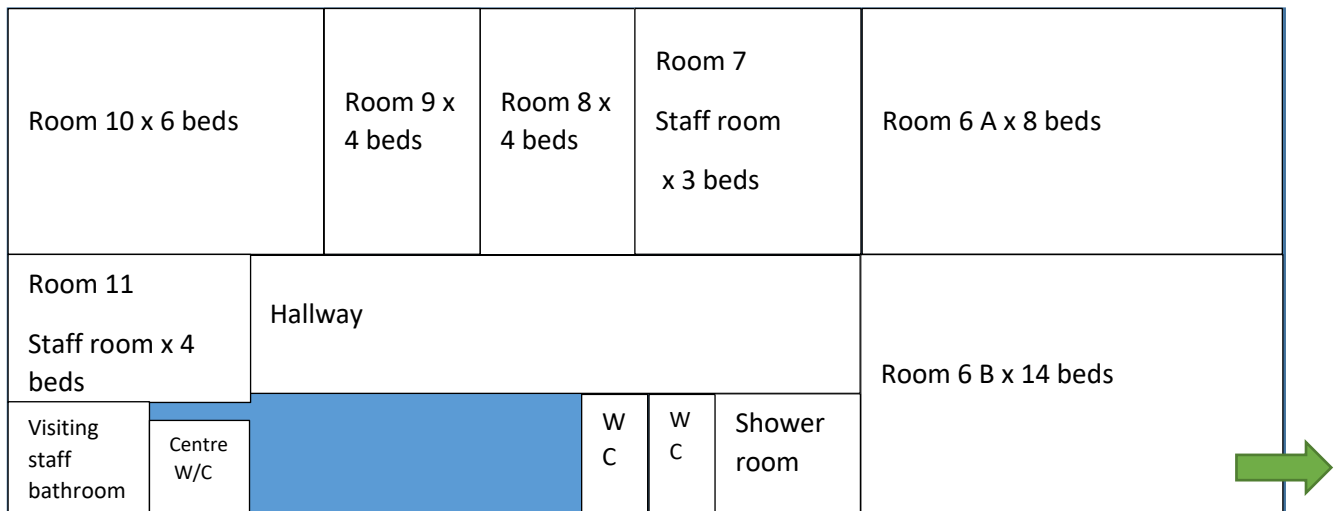

Weardale Adventure Centre Floor plans 2018

Ground Floor

First Floor

Second Floor